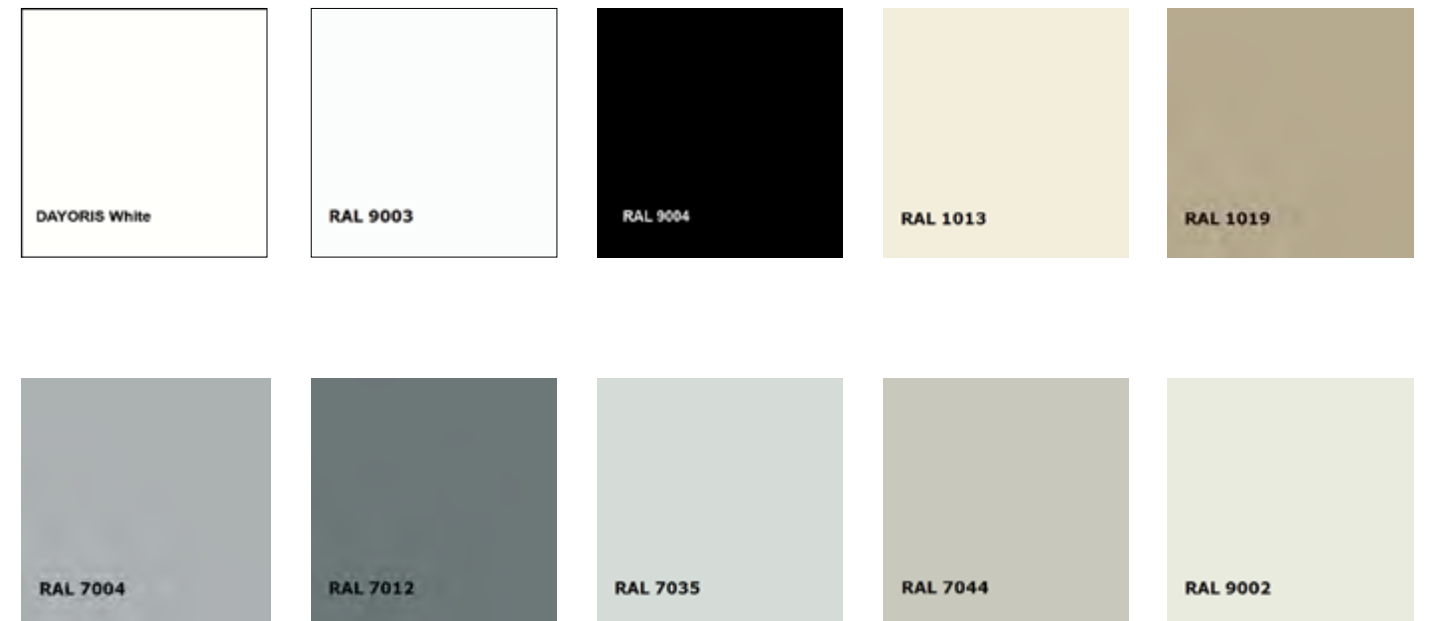

- Primed (Paint grade finish)
- Laminated Finishes
- Matte Lacquer

Color match available

- Wood Veneers (Optional wire brush texture, Custom stain and lacquer)

Diamon

White Matte

Vernice

Natur

Norey