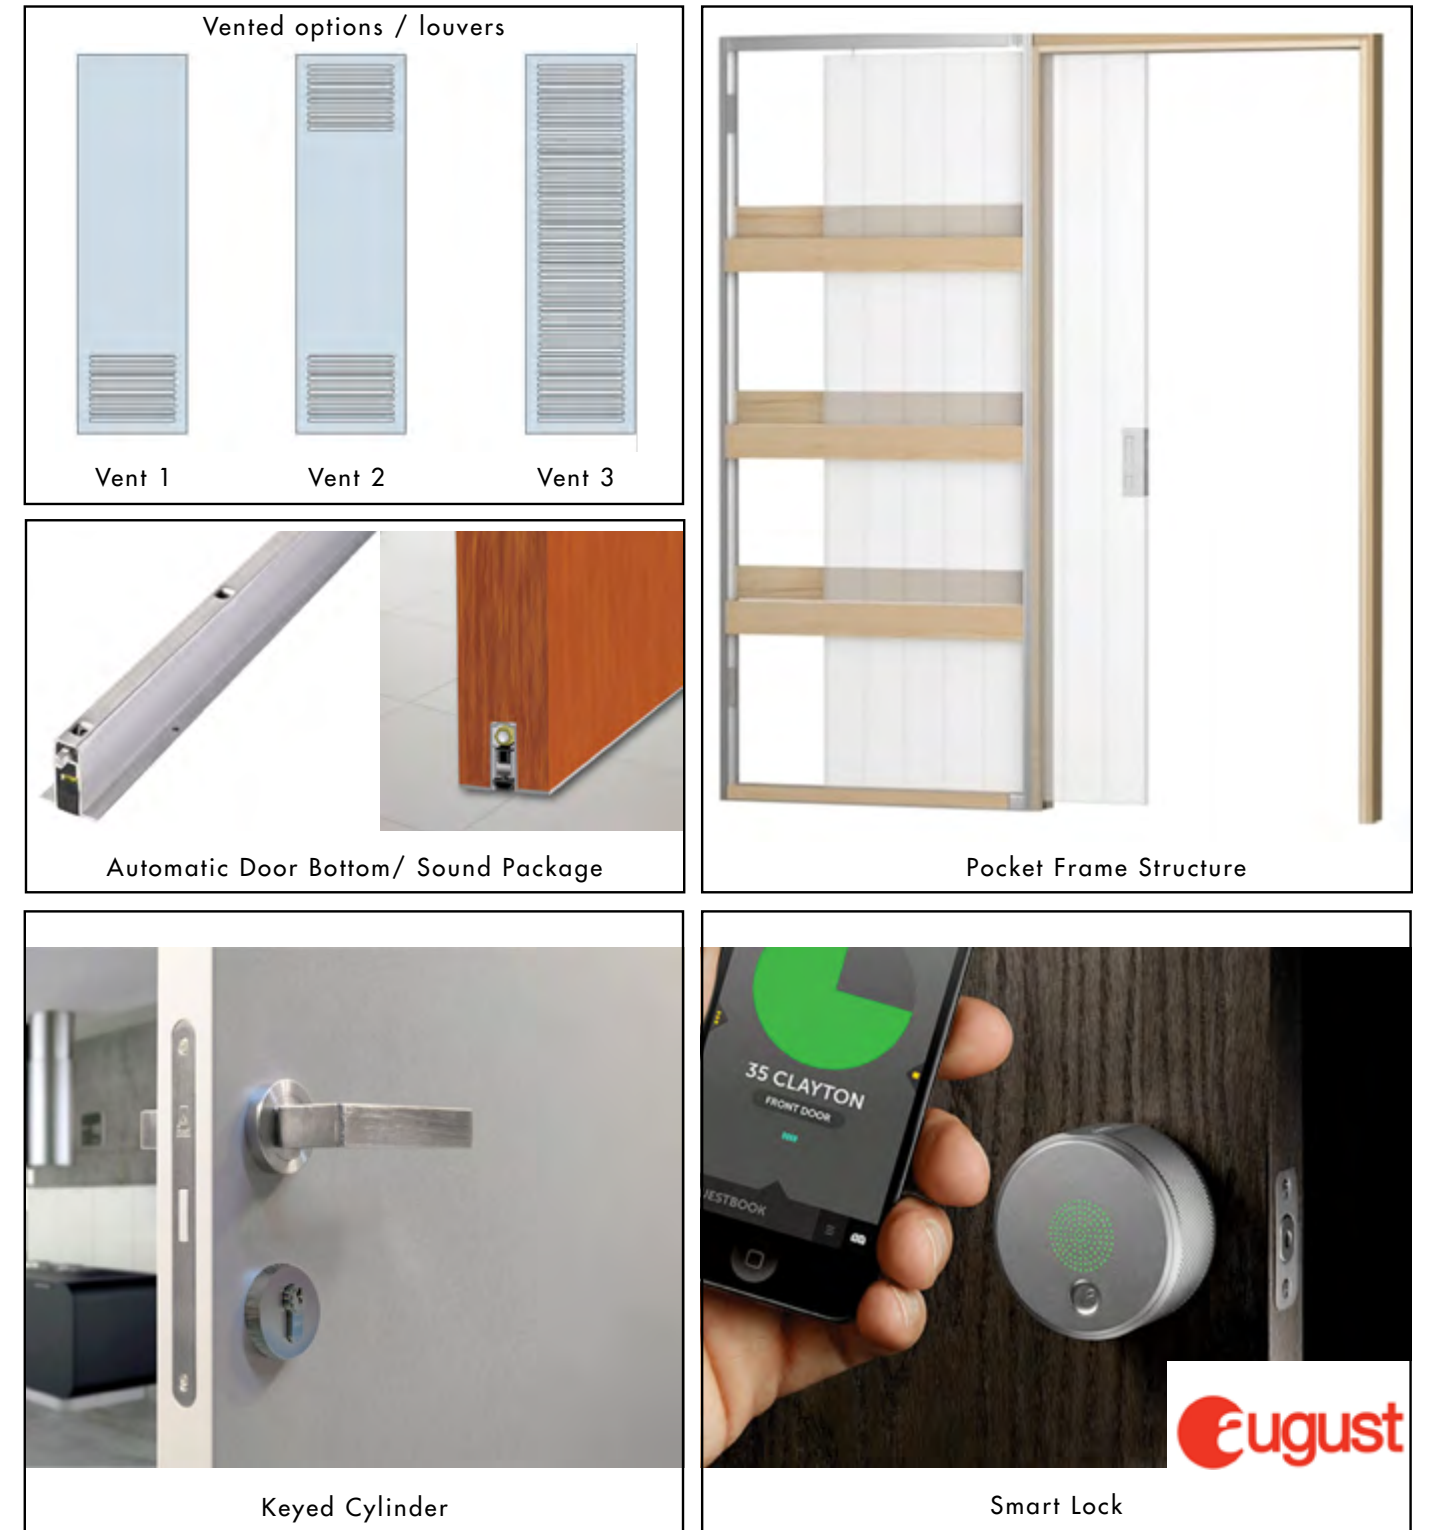

- Optional Upgrades