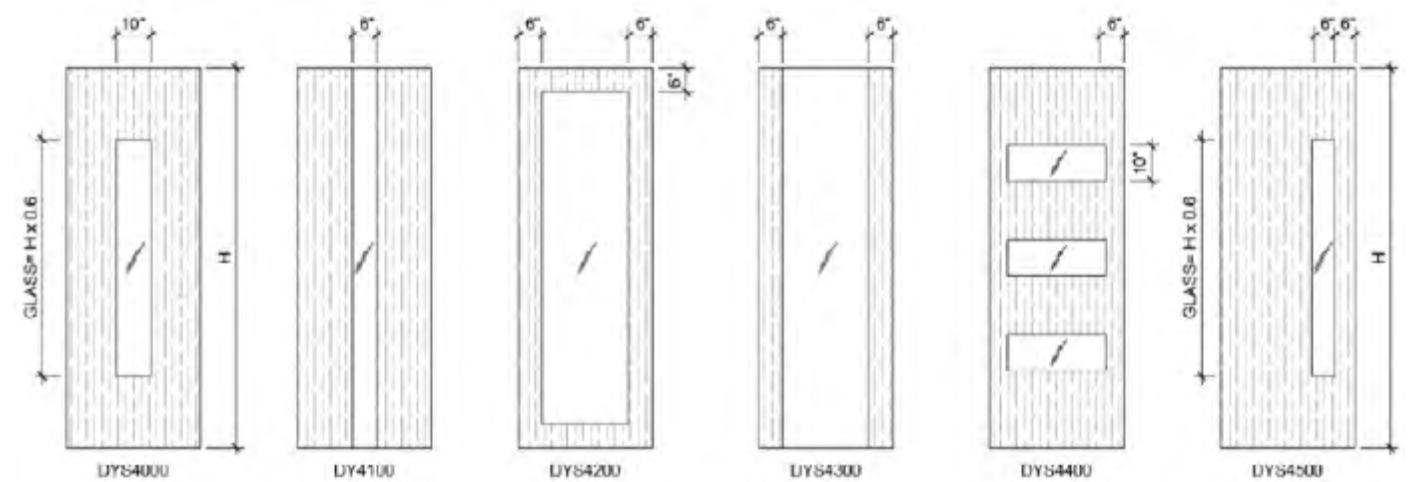

# Door Profiles

Premium Interior Door Solutions

All of our doors are tailor-made to client specifications, allowing for virtually any size, style, or finish.

Technical Specifications:

- Door Slab size up to 6'x12' (Custom Systems available for wider applications)
- Primed, Laminated, Lacquer and Wood Veneer finishes.
- Frames: Frameless profile, wood and metal.
- Thickness from 1" to 1 3/4"
- Standard and Floor to ceiling applications.

# Designs

Reveal Designs (available in 1/8" grooves or 1/2" aluminum inserts)

Glass Designs (available in clear or laminated)