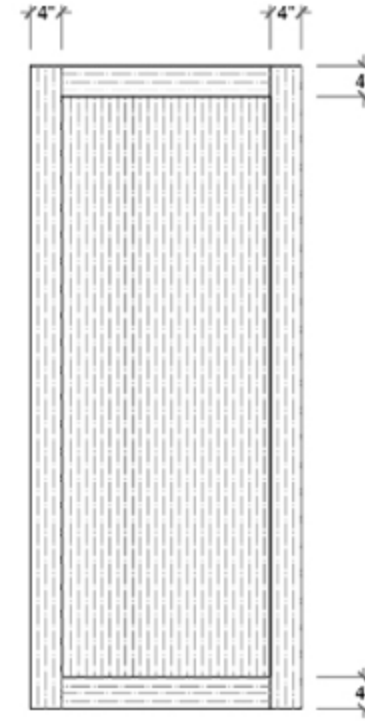

Shaker Designs

Shaker 1