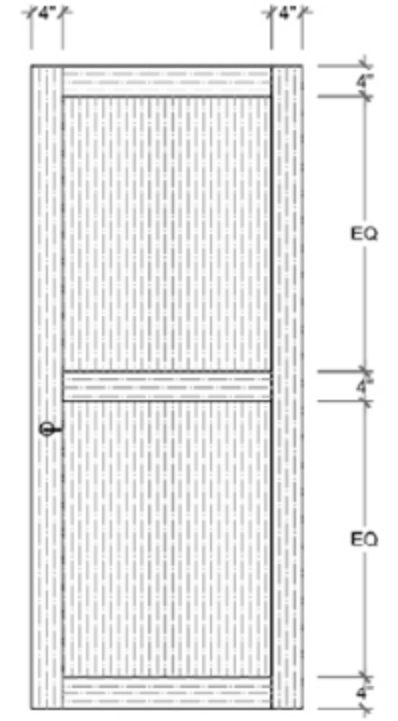

Shaker Designs

Shaker 3