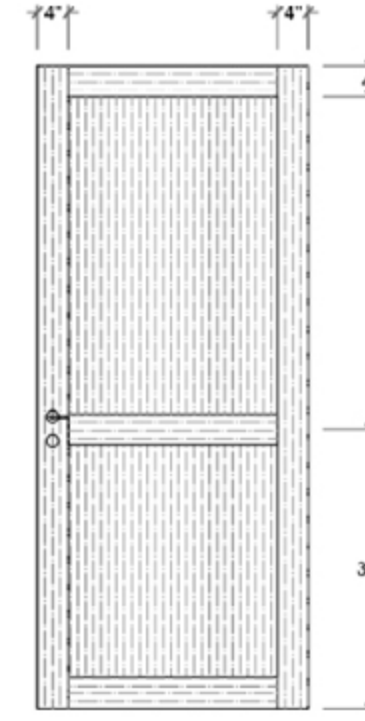

Shaker Designs

Shaker 2