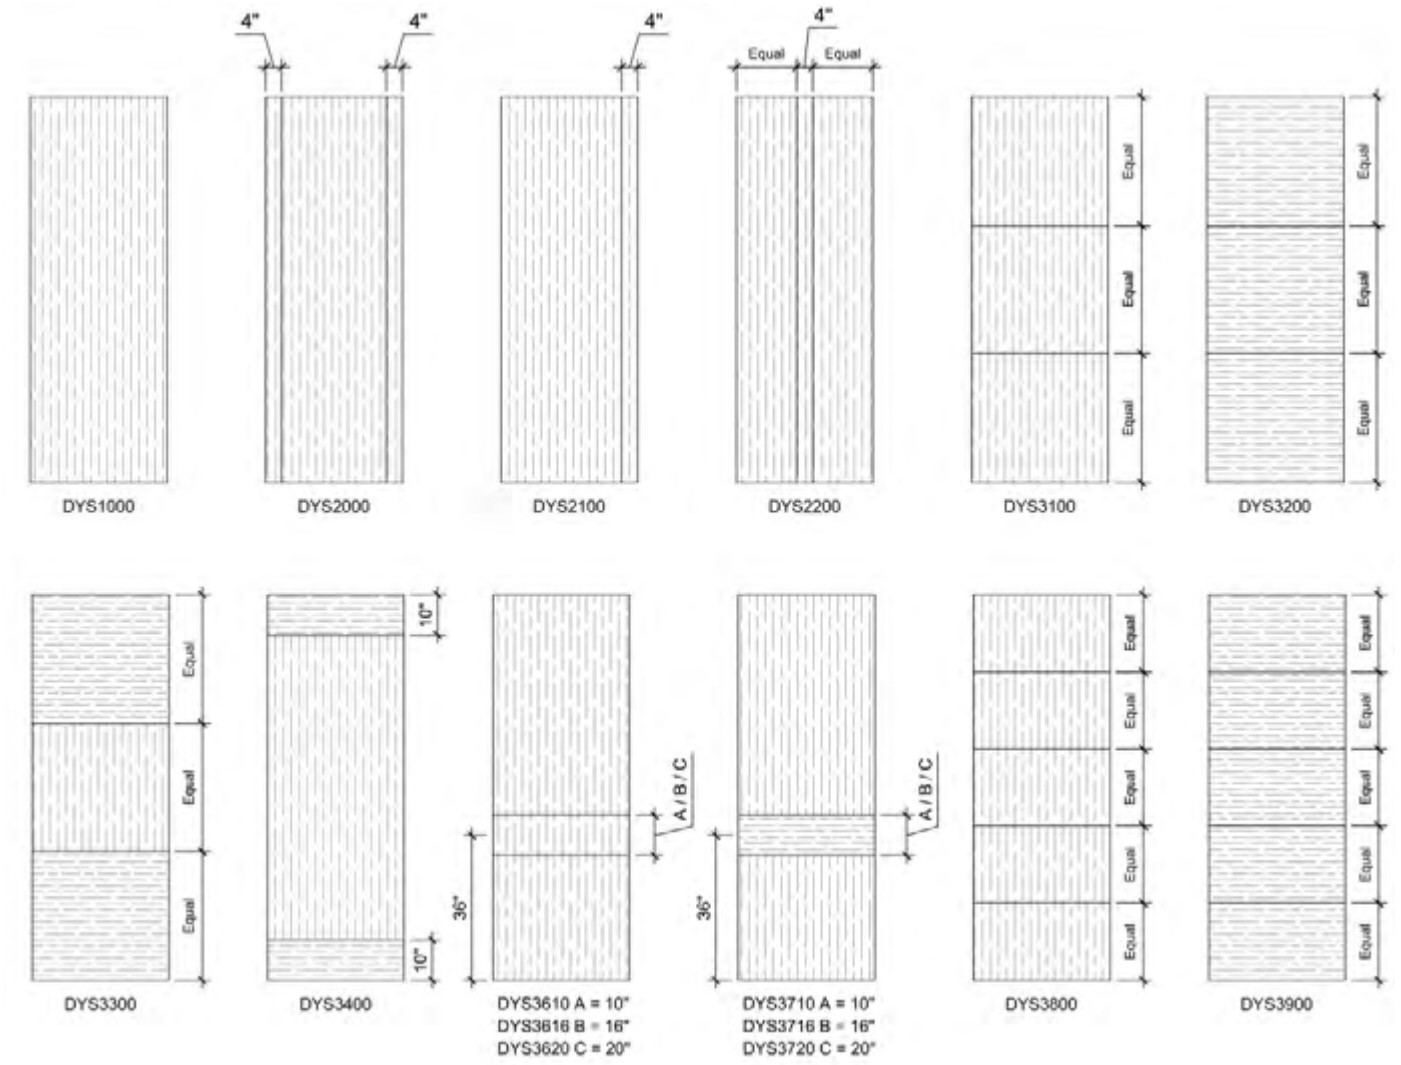

Designs

Reveal Designs (available in 1/8" grooves or 1/2" aluminum inserts)