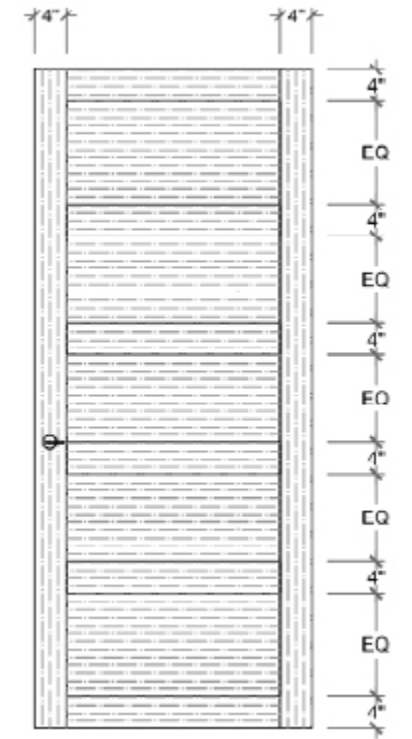

Bypass

Shaker 6