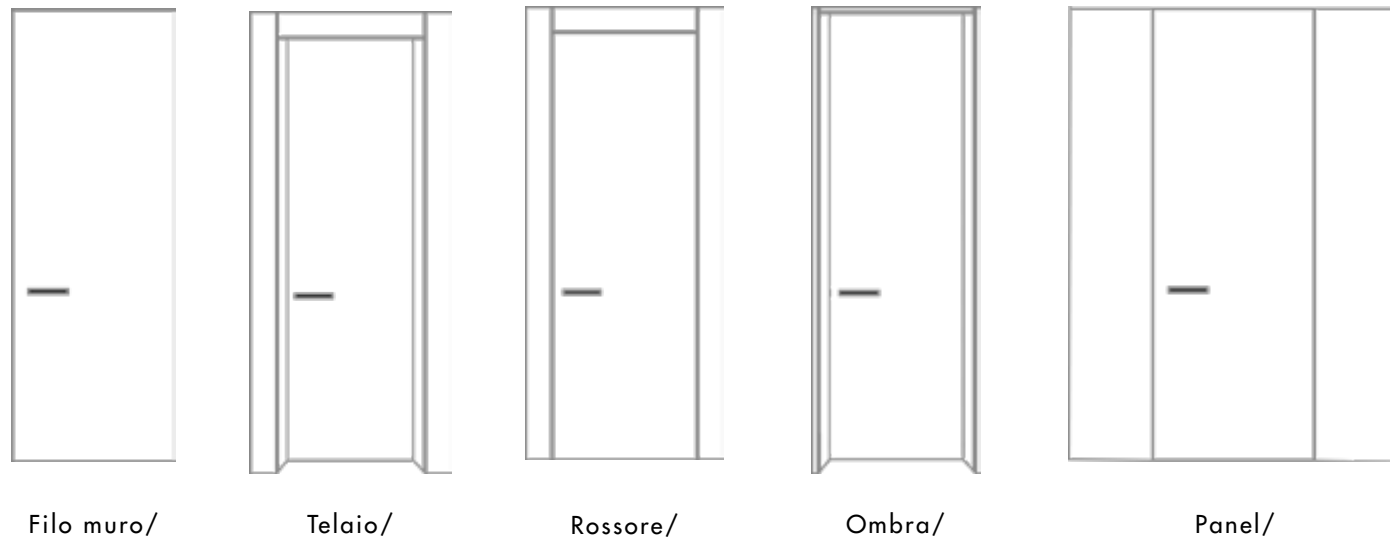

Door Profiles

Premium Interior Door Solutions

All of our doors are tailor-made to client specifications, allowing for virtually any size, style, or finish.

Technical Specifications:

- Door Slab size up to 6'x12' (Custom Systems available for wider applications)
- Primed, Laminated, Lacquer and Wood Veneer finishes.
- Frames: Frameless profile, wood and metal.
- Thickness from 1" to 1 3/4"
- Standard and Floor to ceiling applications.

Swing/ Pivot/ Pocket/ Bypass/ Euro System 1" Doors/ Euro Bifold 1" Doors/