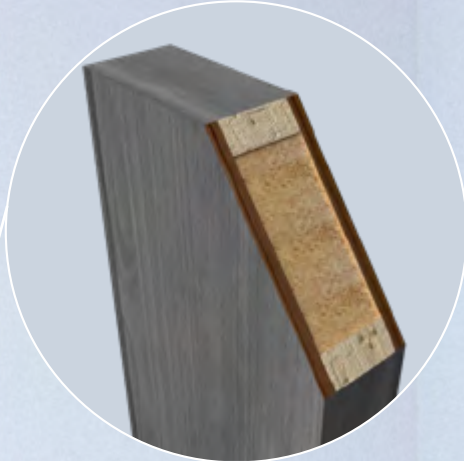

THE DAYORIS DIFFERENCE

SOLID CORE