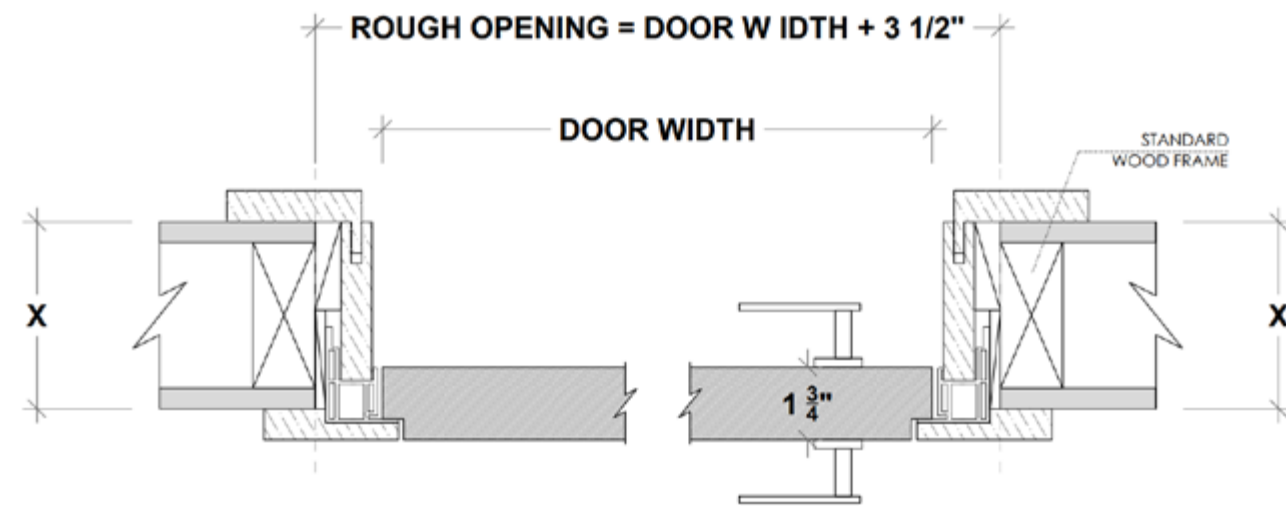

# Rossore/ doors flush with casing

X = THE WALL CAN BE ANY THICKNESS  
ALL OPENINGS MUST HAVE WOOD SUPPORT ( 2" x 4", 2" x 6", 2" x 8", ... )