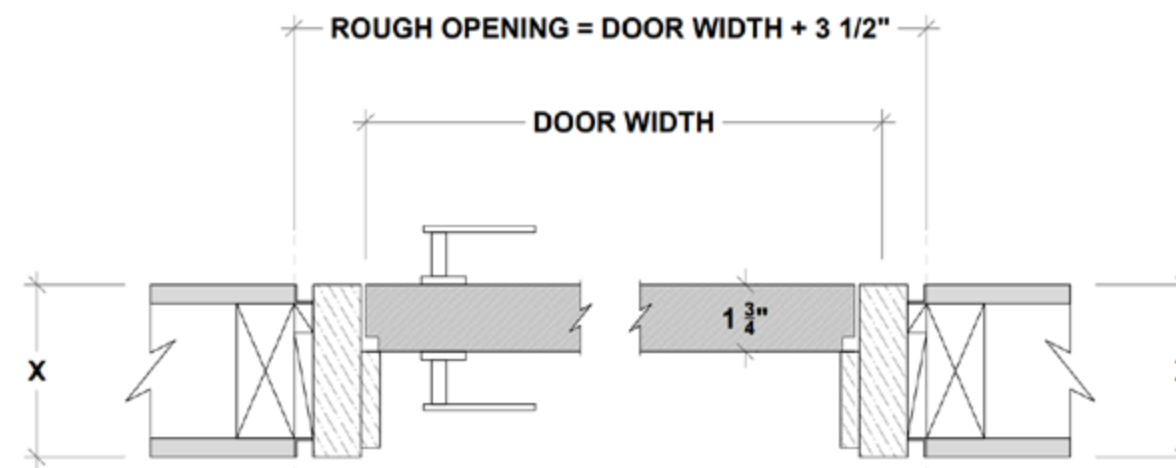

# Ombra/ floating jamb with shadow reveal

X = THE WALL CAN BE ANY THICKNESS  
ALL OPENINGS MUST HAVE WOOD SUPPORT ( 2" x 4", 2" x 6", 2" x 8", ... )