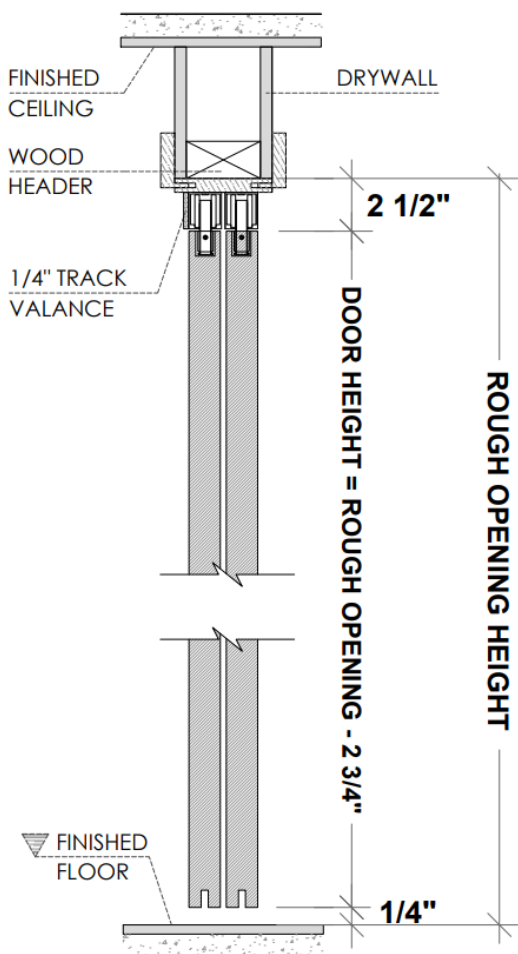

Hardware

Satin

Polished

Black

Application

Standard Application

* Optional Upgrade

Framing Instructions Rossore/ bypass door

**X = THE WALL CAN BE ANY THICKNESS
ALL OPENINGS MUST HAVE WOOD (2" x 4")**

Floor to Header Application

Floor to Ceiling Application

**DH (Door Height) =
Finished Floor to
Finished Ceiling - $1/2"$**

PLEASE ACCOUNT FOR FINISHED FLOOR FOR ALL MEASUREMENTS GIVEN TO DAYORIS

Framing Instructions Rossore/ bypass door with floating reveal

**X = THE WALL CAN BE ANY THICKNESS
ALL OPENINGS MUST HAVE WOOD (2" x 4")**

Floor to Header Application

PLEASE ACCOUNT FOR FINISHED FLOOR FOR ALL MEASUREMENTS GIVEN TO DAYORIS