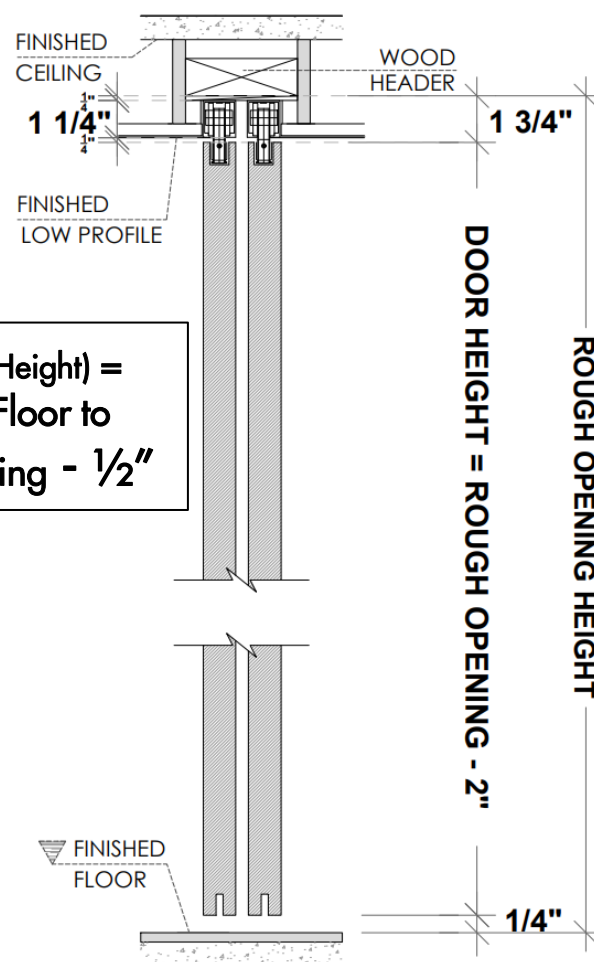

**X = THE WALL CAN BE ANY THICKNESS
ALL OPENINGS MUST HAVE WOOD (2" x 4")**

Floor to Header Application

Floor to Ceiling Application

**DH (Door Height) =
Finished Floor to
Finished Ceiling - $1/2"$**

PLEASE ACCOUNT FOR FINISHED FLOOR FOR ALL MEASUREMENTS GIVEN TO DAYORIS

Framing Instructions Rossore/ bypass door with floating reveal

**X = THE WALL CAN BE ANY THICKNESS
ALL OPENINGS MUST HAVE WOOD (2" x 4")**

Floor to Header Application

PLEASE ACCOUNT FOR FINISHED FLOOR FOR ALL MEASUREMENTS GIVEN TO DAYORIS