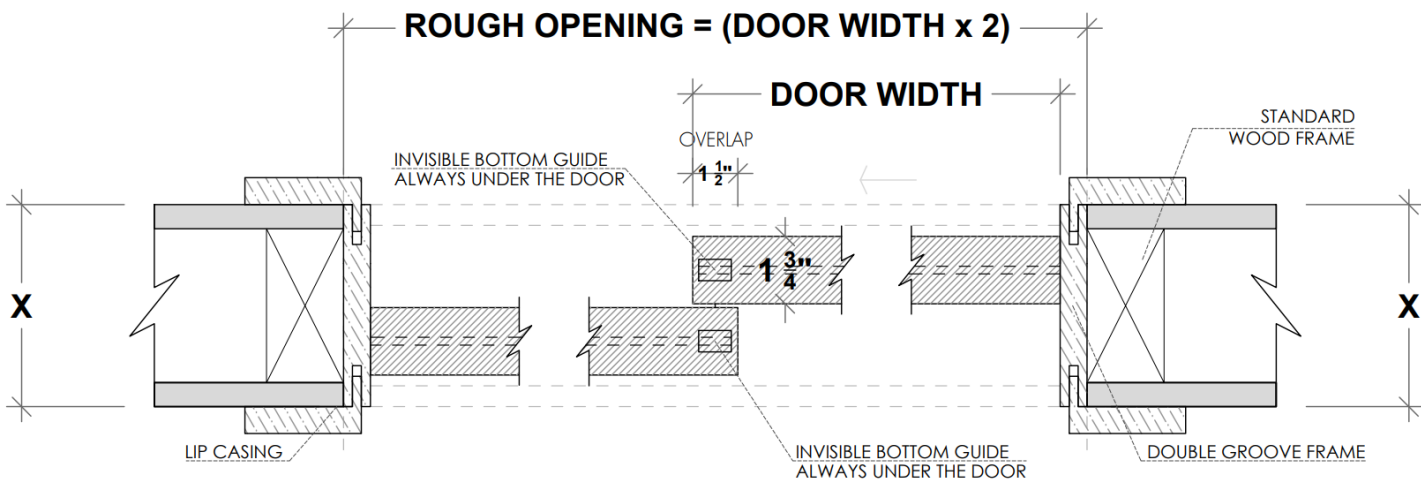

Hardware

Satin

Polished

Black

Application

Standard Application

* Optional Upgrade

Framing Instructions Rossore/ bypass door

**X = THE WALL CAN BE ANY THICKNESS
ALL OPENINGS MUST HAVE WOOD (2" x 4")**

Floor to Header Application

Floor to Ceiling Application

**DH (Door Height) =
Finished Floor to
Finished Ceiling - $1/2"$**

PLEASE ACCOUNT FOR FINISHED FLOOR FOR ALL MEASUREMENTS GIVEN TO DAYORIS

Framing Instructions Rossore/ bypass door with floating reveal

**X = THE WALL CAN BE ANY THICKNESS
ALL OPENINGS MUST HAVE WOOD (2" x 4")**

Floor to Header Application

PLEASE ACCOUNT FOR FINISHED FLOOR FOR ALL MEASUREMENTS GIVEN TO DAYORIS