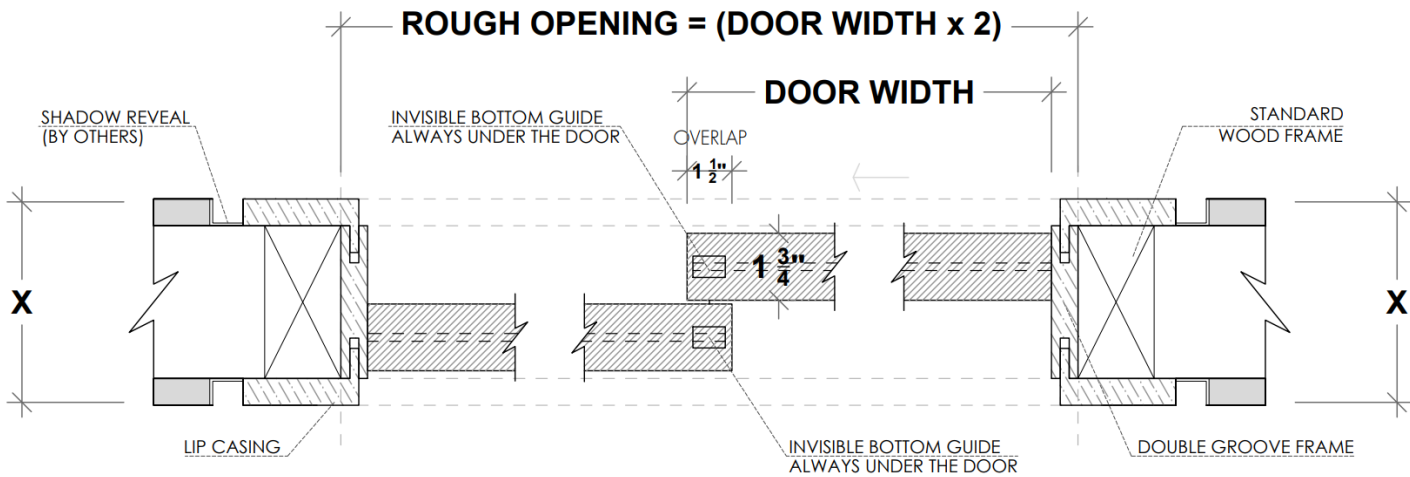

**X = THE WALL CAN BE ANY THICKNESS
ALL OPENINGS MUST HAVE WOOD (2" x 4")**

Floor to Header Application

Floor to Ceiling Application

**DH (Door Height) =
Finished Floor to
Finished Ceiling - $1/2"$**

PLEASE ACCOUNT FOR FINISHED FLOOR FOR ALL MEASUREMENTS GIVEN TO DAYORIS

Framing Instructions Rossore/ bypass door with floating reveal

**X = THE WALL CAN BE ANY THICKNESS
ALL OPENINGS MUST HAVE WOOD (2" x 4")**

Floor to Header Application

PLEASE ACCOUNT FOR FINISHED FLOOR FOR ALL MEASUREMENTS GIVEN TO DAYORIS