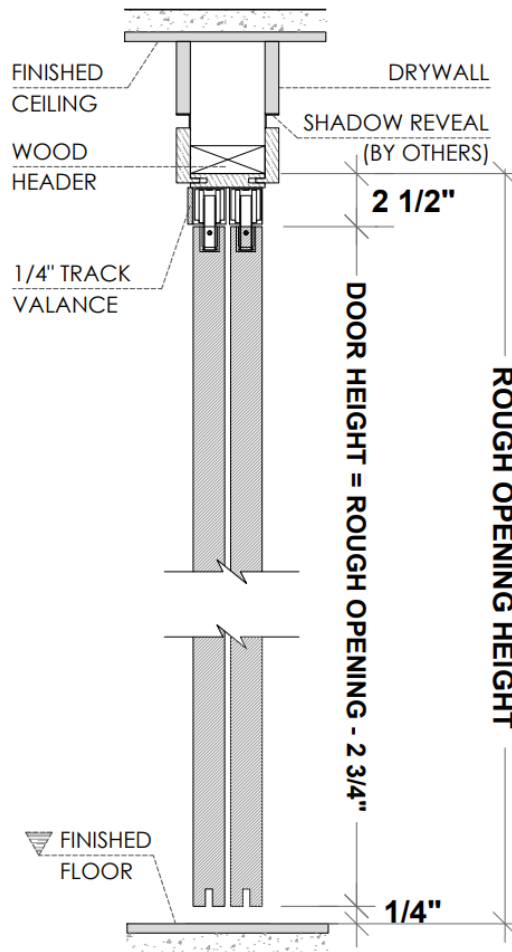

**X = THE WALL CAN BE ANY THICKNESS
ALL OPENINGS MUST HAVE WOOD (2" x 4")**

Floor to Header Application

Floor to Ceiling Application

**DH (Door Height) =
Finished Floor to
Finished Ceiling - $1/2"$**

PLEASE ACCOUNT FOR FINISHED FLOOR FOR ALL MEASUREMENTS GIVEN TO DAYORIS

Framing Instructions Rossore/ bypass door with floating reveal

**X = THE WALL CAN BE ANY THICKNESS
ALL OPENINGS MUST HAVE WOOD (2" x 4")**

Floor to Header Application

PLEASE ACCOUNT FOR FINISHED FLOOR FOR ALL MEASUREMENTS GIVEN TO DAYORIS